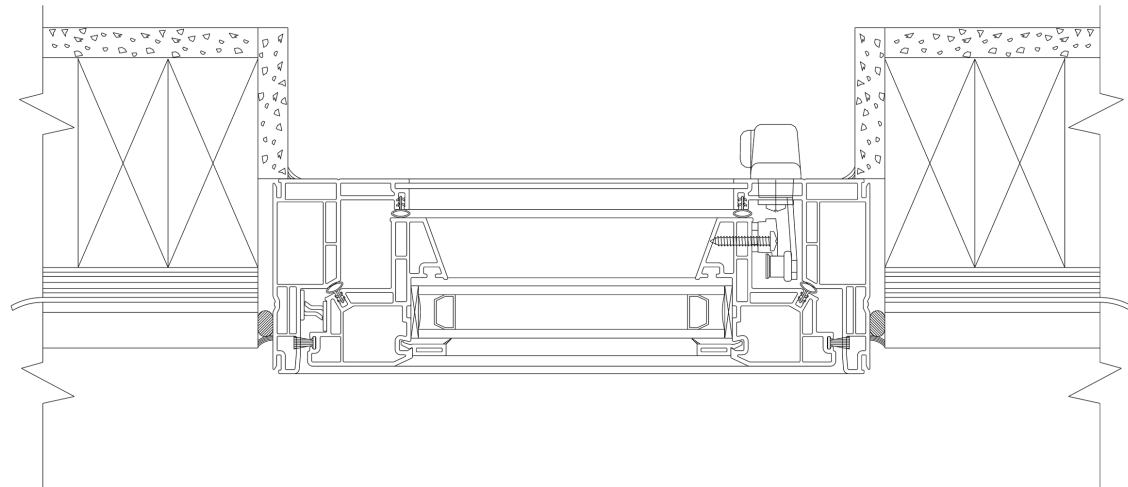

INCORPORATED BY THE DESIGN ACTIVITY.

PROTECH 877
CASEMENT
REPLACEMENT WINDOW
WELDED ASSEMBLY INSTALLATION