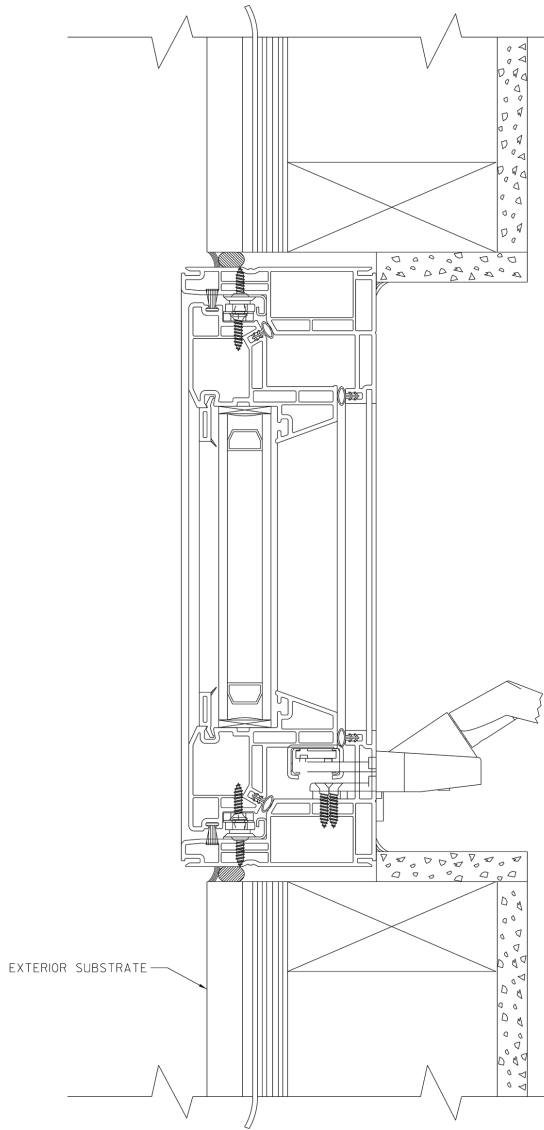

INCORPORATED BY THE DESIGN ACTIVITY.

PROTECH 877
CASEMENT
REPLACEMENT WINDOW
WELDED ASSEMBLY INSTALLATION